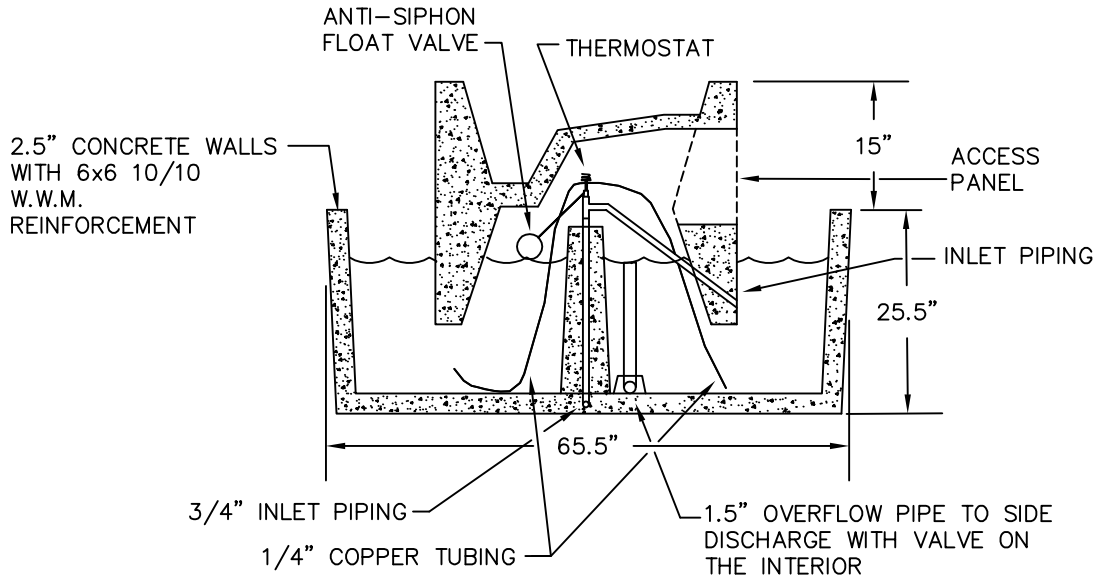

# DOUBLE-SIDED LIVESTOCK WATERING TANKS

**STEWART  
CONCRETE  
PRODUCTS**

DOUBLE-SIDED LIVESTOCK WATERING TANK

STEWART CONCRETE PRODUCTS  
2179 HIGHWAY 32  
HALFWAY, MISSOURI 65663  
(800) 798-0183 FAX (417) 445-2681